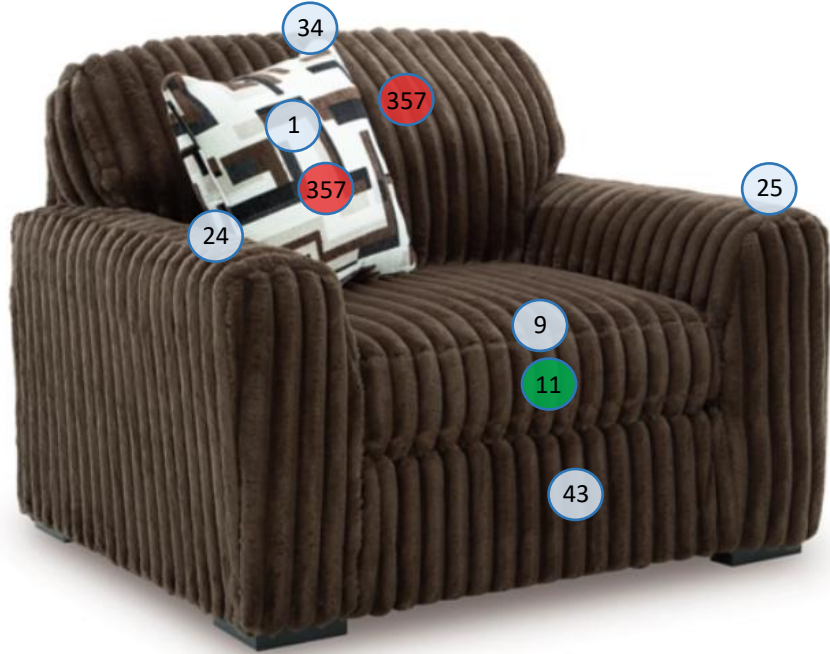

9810423

Call out	Description
	Blown Fiber
	Cushion Chaise Pad – Top Pad
	Cushion Foam
	KD Component
	Cover

For more RPs' information, please see the following page.